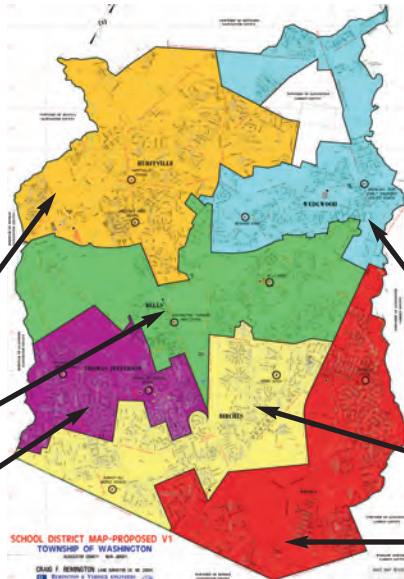

NEIGHBORHOOD SCHOOLS

Redistricting the Washington Township Schools would require the movement of 11 developments from one school to another. The 669 students changing schools represent approximately 15 percent of the elementary and middle school population.

COUNTY HOUSE VILLAGE
40 32
STUDENTS WILL MOVE FROM BELLS TO HURFFVILLE   STUDENTS WILL MOVE FROM ORCHARD VALLEY TO CHESTNUT RIDGE

CROFTON RUN
9 22
STUDENTS WILL MOVE FROM BELLS TO WHITMAN   STUDENTS WILL MOVE FROM ORCHARD VALLEY TO BUNKER HILL

HENLEY
10 13
STUDENTS WILL MOVE FROM BELLS TO HURFFVILLE   STUDENTS WILL MOVE FROM ORCHARD VALLEY TO CHESTNUT RIDGE

MILLSTREAM APARTMENTS
16 9
STUDENTS WILL MOVE FROM WHITMAN TO WEDGWOOD   STUDENTS WILL MOVE FROM BUNKER HILL TO CHESTNUT RIDGE

NOB HILL
16 0
STUDENTS WILL MOVE FROM HURFFVILLE TO WEDGWOOD   STUDENTS CHANGING MIDDLE SCHOOLS

ORIGINAL WEDGWOOD
81 54
STUDENTS WILL MOVE FROM WEDGWOOD TO BELLS   STUDENTS WILL MOVE FROM CHESTNUT RIDGE TO ORCHARD VALLEY

SAWYER'S CREEK
86 78
STUDENTS WILL MOVE FROM WHITMAN TO WEDGWOOD   STUDENTS WILL MOVE FROM BUNKER HILL TO CHESTNUT RIDGE

SHEFFIELD GATE
25 16
STUDENTS WILL MOVE FROM BELLS TO HURFFVILLE   STUDENTS WILL MOVE FROM ORCHARD VALLEY TO CHESTNUT RIDGE

SURREY LAKE
48 0
STUDENTS WILL MOVE FROM WEDGWOOD TO HURFFVILLE   STUDENTS CHANGING MIDDLE SCHOOLS

WASHINGTON WAY APTS.
80 0
STUDENTS WILL MOVE FROM HURFFVILLE TO WEDGWOOD   STUDENTS CHANGING MIDDLE SCHOOLS

WRENFIELD
9 25
STUDENTS WILL MOVE FROM BELLS TO WHITMAN   STUDENTS WILL MOVE FROM ORCHARD VALLEY TO BUNKER HILL

HURFFVILLE SENDING ZONE

BELLS SENDING ZONE

THOS. JEFFERSON SENDING ZONE

WEDGWOOD SENDING ZONE

BIRCHES SENDING ZONE

WHITMAN SENDING ZONE